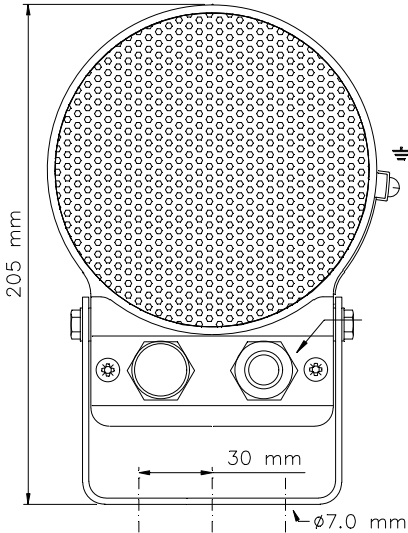

ISO 9001 CERTIFIED

Standard model delivered with two M20
Ex approved plastic blinding plugs

All outside nuts
and screws in
stainless steel

CIRCUIT DIAGRAM
TRANSFORMER

CIRCUIT DIAGRAM
LOW IMPEDANCE LINE

100V transformer
Primary
nominal tapings

SPL vs Freq

Specifications

Material / Color	Aluminum / anodized
Mounting	Bracket
Termination	e-chamber, screw terminals
Weight w/transformer	3,6 kg
IP-rating	67
Max. / min. amb. temp	40°C / -20°C
Rated / max. power	6 W / 15 W
SPL 1W/1m	90 dB
SPL rated power	97 dB
Effective freq. range	160 – 16000 Hz
Dispersion (-6dB) 1kHz / 4kHz	200° / 40°
Directivity factor, Q 1kHz	1,8
Options	Impedances, colors, labels