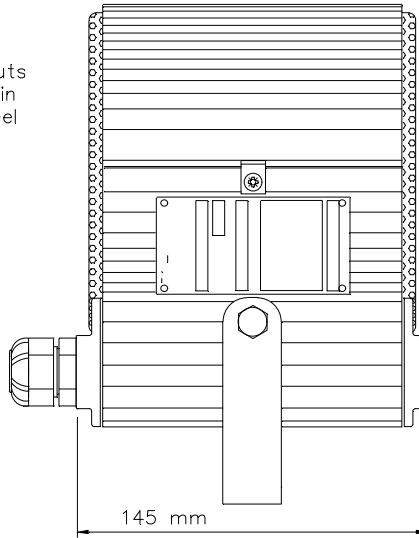

ISO 9001 CERTIFIED

Standard model delivered with two M20
Ex approved plastic blinding plugs

All outside nuts
and screws in
stainless steel

CIRCUIT DIAGRAM
TRANSFORMER

CIRCUIT DIAGRAM
LOW IMPEDANCE LINE

100V transformer
Primary
nominal tapings

SPL vs Freq

Specifications

Material / Color	Aluminum / anodized
Mounting	Bracket
Termination	e-chamber, screw terminals
Weight w/transformer	3,6 kg
IP-rating	67
Max. / min. amb. temp	40°C / -20°C
Rated / max. power	6 W / 15 W
SPL 1W/1m	90 dB
SPL rated power	97 dB
Effective freq. range	160 – 16000 Hz
Dispersion (-6dB) 1kHz / 4kHz	200° / 40°
Directivity factor, Q 1kHz	1,8
Options	Impedances, colors, labels