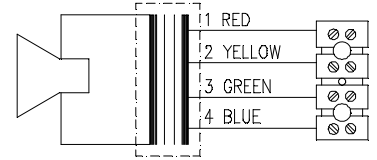

ISO 9001 CERTIFIED

Standard model delivered with two M20
Ex approved plastic blinding plugs

All outside nuts
and screws in
stainless steel

CIRCUIT DIAGRAM
TRANSFORMER

CIRCUIT DIAGRAM
LOW IMPEDANCE LINE

100V transformer
Primary
nominal tapings

SPL vs Freq

Specifications

Material / Color	Aluminum / anodized
Mounting	Bracket
Termination	e-chamber, screw terminals
Weight w/transformer	3,6 kg
IP-rating	67
Max. / min. amb. temp	40°C / -20°C
Rated / max. power	6 W / 15 W
SPL 1W/1m	90 dB
SPL rated power	97 dB
Effective freq. range	160 – 16000 Hz
Dispersion (-6dB) 1kHz / 4kHz	200° / 40°
Directivity factor, Q 1kHz	1,8
Options	Impedances, colors, labels