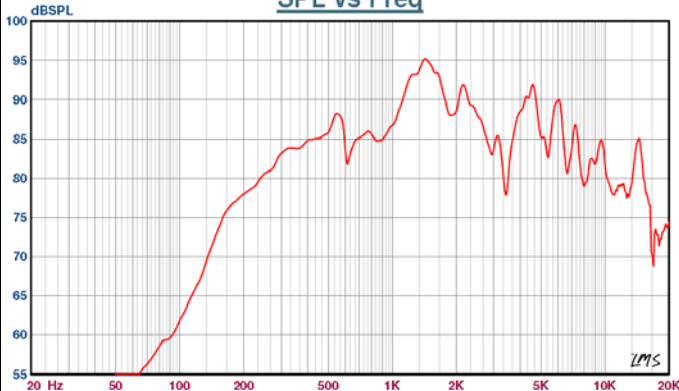

ISO 9001 CERTIFIED

Standard model delivered with two M20
Ex approved plastic blinding plugs

All outside nuts
and screws in
stainless steel

CIRCUIT DIAGRAM
TRANSFORMER

CIRCUIT DIAGRAM
LOW IMPEDANCE LINE

100V transformer
Primary
nominal tapings

1 : 2	6,0 W
2 : 3	3,0 W
3 : 4	1,5 W
1 : 3	1,0 W
2 : 4	0,5 W
1 : 4	0,3 W

Certified by / Certification code / Number: NEMKO / EEx de IIB+H2 T6 Gb/ Nemko 10 ATEX 1054
IECEx NEM 11.0016

Sound pressure levels at 1W/1m

SPL vs Freq

Specifications

Material / Color	Aluminum / anodized
Mounting	Bracket
Termination	e-chamber, screw terminals
Weight w/transformer	3,6 kg
IP-rating	67
Max. / min. amb. temp	40°C / -20°C
Rated / max. power	6 W / 15 W
SPL 1W/1m	90 dB
SPL rated power	97 dB
Effective freq. range	160 – 16000 Hz
Dispersion (-6dB) 1kHz / 4kHz	200° / 40°
Directivity factor, Q 1kHz	1,8
Options	Impedances, colors, labels