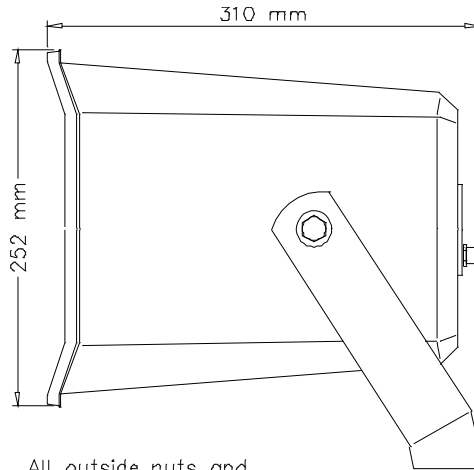

ISO 9001 CERTIFIED

MH-30

All outside nuts and screws in stainless steel

CONNECTION DIAGRAM

Cable gland  
M-12  
(2,5-6,5mm)

100V transformer  
Primary nominal  
tappings

Red	Yellow	30,0 W
Yellow	Green	15,0 W
Green	Blue	7,5 W
Red	Green	5,5 W
Yellow	Blue	2,7 W
Red	Blue	2,0 W
Red	Black	8 Ω

Sound pressure levels at 1W/1m

Specifications

Material / Color	ABS, Polypropylene / RAL 7035
Mounting	Aluminum bracket
Termination	Screw terminal in termination chamber
Weight w/transformer	3,9 kg
IP-rating	55
Max. / min. amb. temp	90°C / -40°C
Rated / max. power	30 W / 50 W
SPL 1W/1m	104 dB
SPL rated power	118 dB
Effective freq. range	140 – 16000 Hz
Dispersion (-6dB) 1kHz / 4kHz	65° / 30°
Options	Impedances, colors, labels