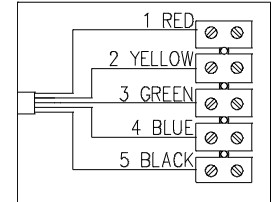

ISO 9001 CERTIFIED

MH-30

All outside nuts and screws in stainless steel

CONNECTION DIAGRAM

Cable gland  
M-12  
(2,5-6,5mm)

100V transformer  
Primary nominal  
tappings

Red	Yellow	30,0 W
Yellow	Green	15,0 W
Green	Blue	7,5 W
Red	Green	5,5 W
Yellow	Blue	2,7 W
Red	Blue	2,0 W
Red	Black	8 Ω

Sound pressure levels at 1W/1m

Specifications

Material / Color	ABS, Polypropylene / RAL 7035
Mounting	Aluminum bracket
Termination	Screw terminal in termination chamber
Weight w/transformer	3,9 kg
IP-rating	55
Max. / min. amb. temp	90°C / -40°C
Rated / max. power	30 W / 50 W
SPL 1W/1m	104 dB
SPL rated power	118 dB
Effective freq. range	140 – 16000 Hz
Dispersion (-6dB) 1kHz / 4kHz	65° / 30°
Options	Impedances, colors, labels