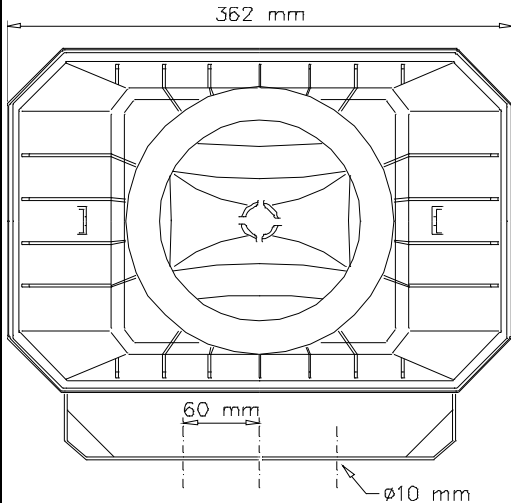

ISO 9001 CERTIFIED

MH-30

All outside nuts and screws in stainless steel

CONNECTION DIAGRAM

Cable gland  
M-12  
(2,5-6,5mm)

100V transformer  
Primary nominal  
tappings

Red	Yellow	30,0 W
Yellow	Green	15,0 W
Green	Blue	7,5 W
Red	Green	5,5 W
Yellow	Blue	2,7 W
Red	Blue	2,0 W
Red	Black	8 Ω

Sound pressure levels at 1W/1m

Specifications

Material / Color	ABS, Polypropylene / RAL 7035
Mounting	Aluminum bracket
Termination	Screw terminal in termination chamber
Weight w/transformer	3,9 kg
IP-rating	55
Max. / min. amb. temp	90°C / -40°C
Rated / max. power	30 W / 50 W
SPL 1W/1m	104 dB
SPL rated power	118 dB
Effective freq. range	140 – 16000 Hz
Dispersion (-6dB) 1kHz / 4kHz	65° / 30°
Options	Impedances, colors, labels