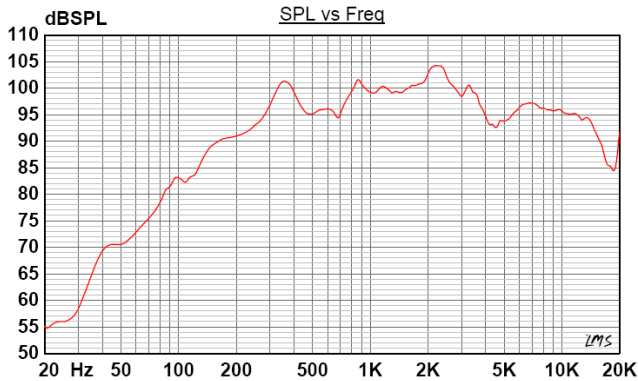

ISO 9001 CERTIFIED

MH-30

All outside nuts and screws in stainless steel

CONNECTION DIAGRAM

Cable gland  
M-12  
(2,5-6,5mm)

100V transformer  
Primary nominal  
tappings

Red	Yellow	30,0 W
Yellow	Green	15,0 W
Green	Blue	7,5 W
Red	Green	5,5 W
Yellow	Blue	2,7 W
Red	Blue	2,0 W
Red	Black	8 Ω

Sound pressure levels at 1W/1m

Specifications

Material / Color	ABS, Polypropylene / RAL 7035
Mounting	Aluminum bracket
Termination	Screw terminal in termination chamber
Weight w/transformer	3,9 kg
IP-rating	55
Max. / min. amb. temp	90°C / -40°C
Rated / max. power	30 W / 50 W
SPL 1W/1m	104 dB
SPL rated power	118 dB
Effective freq. range	140 – 16000 Hz
Dispersion (-6dB) 1kHz / 4kHz	65° / 30°
Options	Impedances, colors, labels