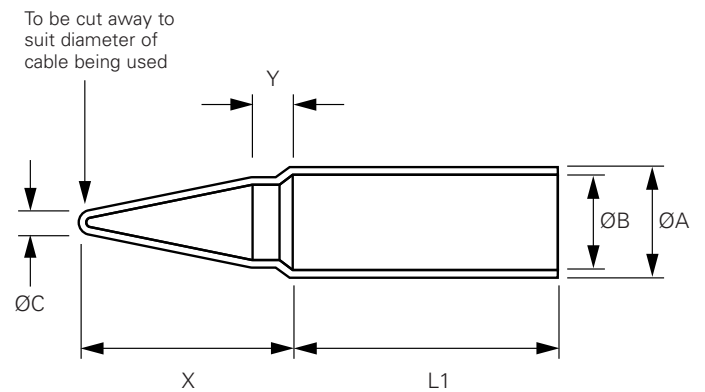

Type SHZ

Technical specification

Part number: Please refer to page 10 for part numbering system

Features

- A range of shrouds are available
- Available in black PCP and standard, flame retardant (FR) and low smoke and fume (LSF) variations of PVC
- PVC shrouds are also available in blue, red, grey (standard only) and white (FR/LSF)

Benefits

- Can be used to minimise the risk of dirt/foreign substances gathering on the cable body
- End of gland can be cut away to suit diameter being used

Materials

- PCP
- PVC
- Flame retardant (FR) PVC
- Low smoke and fume (LSF) PVC

Product dimensions *For information only - shape of product / outer diameters may change.

Size	ØA	ØB	ØC	X	Y	L1
5	19.90	16.50	2.50	40.00	9.00	57.00
5A	23.80	20.00	2.50	50.00	10.00	60.00
6	25.20	20.00	2.50	50.00	10.00	78.00
7	31.50	26.00	8.00	50.00	10.00	80.00
8	43.00	36.00	11.00	50.00	12.00	78.00
8B	38.80	32.00	11.00	50.00	12.00	80.00
9	49.50	40.00	15.00	50.00	12.00	83.00
10	57.80	48.00	20.00	60.00	14.00	91.00
11	67.20	60.00	25.00	70.00	14.00	105.00
12	75.60	68.00	31.00	75.00	13.00	90.00
12E	84.00	70.00	34.00	75.00	13.00	115.00
13	89.30	75.00	37.00	75.00	13.00	110.00